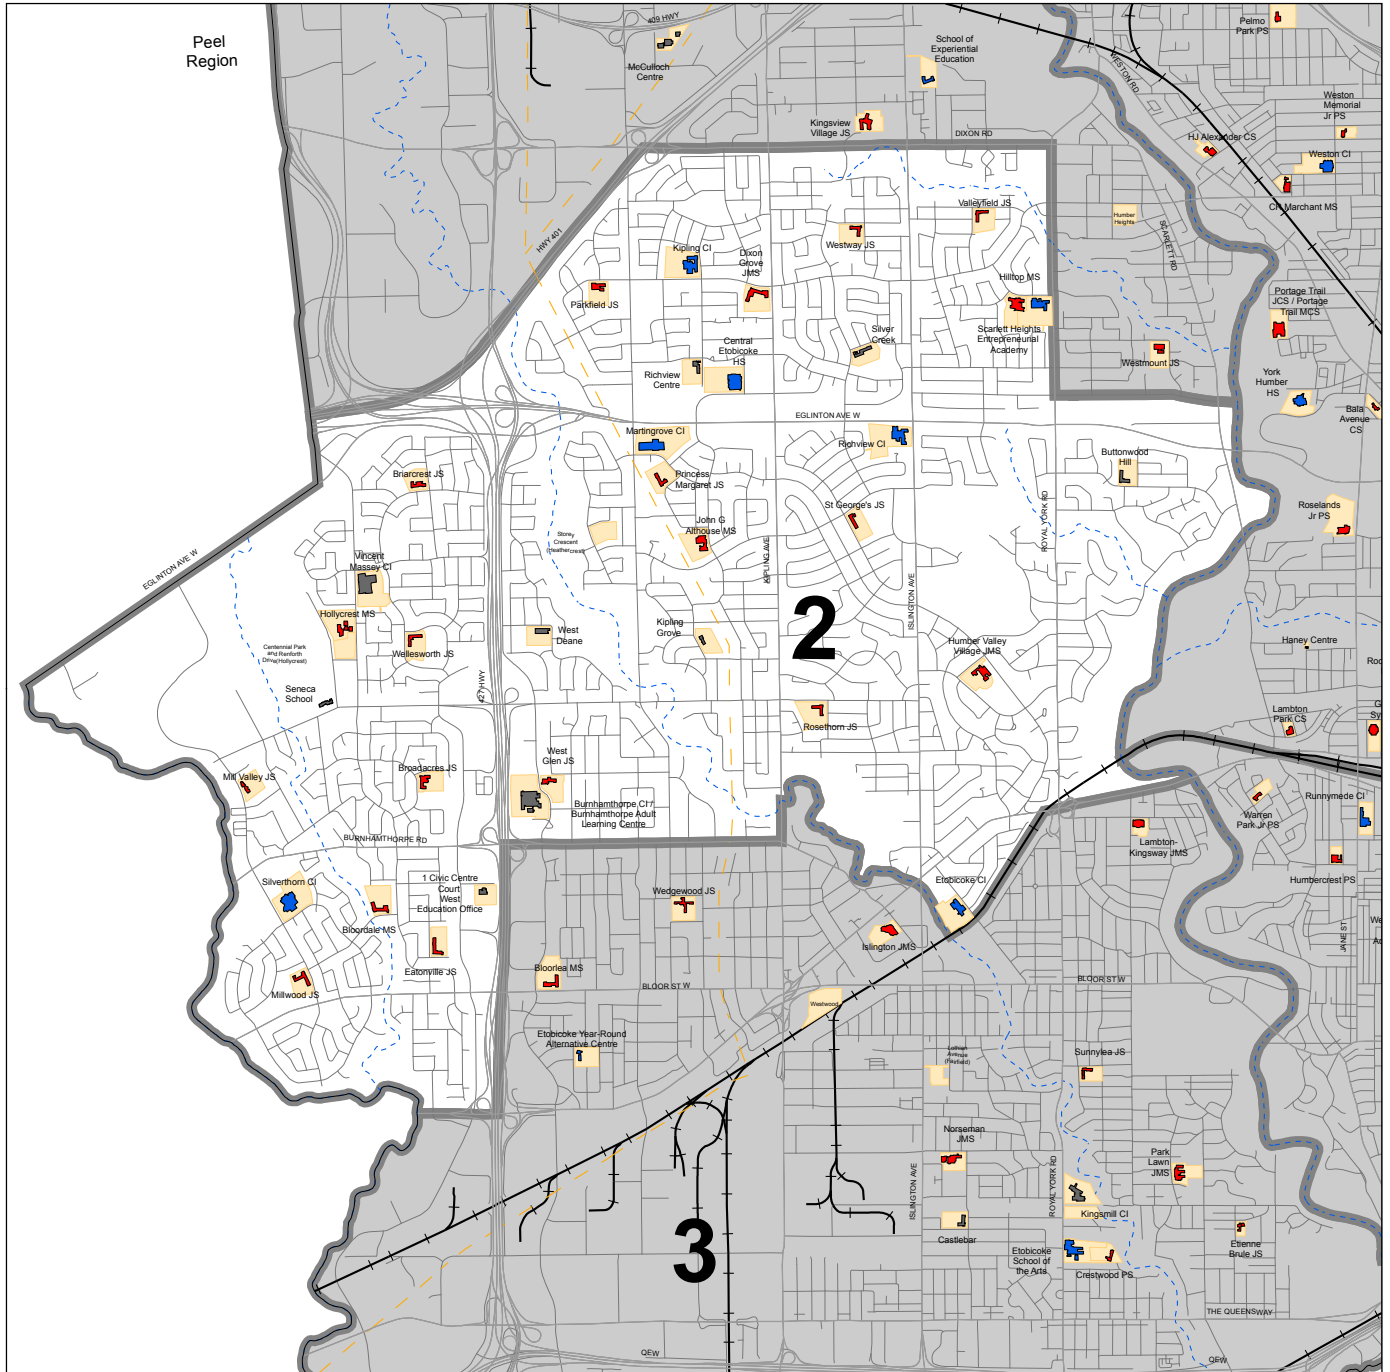

# Ward 2 and Facilities

Produced by:  
 Planning Division, Facility Services, TDSB  
 September, 2008  
 Source:  
 Base Map - Land Information Toronto  
 Facility Data - Facility Services, TDSB

**Legend:**

- Elementary School
- Secondary School
- Other TDSB Facility
- Site
- Major Road
- Railway
- Utilityline
- Waterway
- Ward Boundary